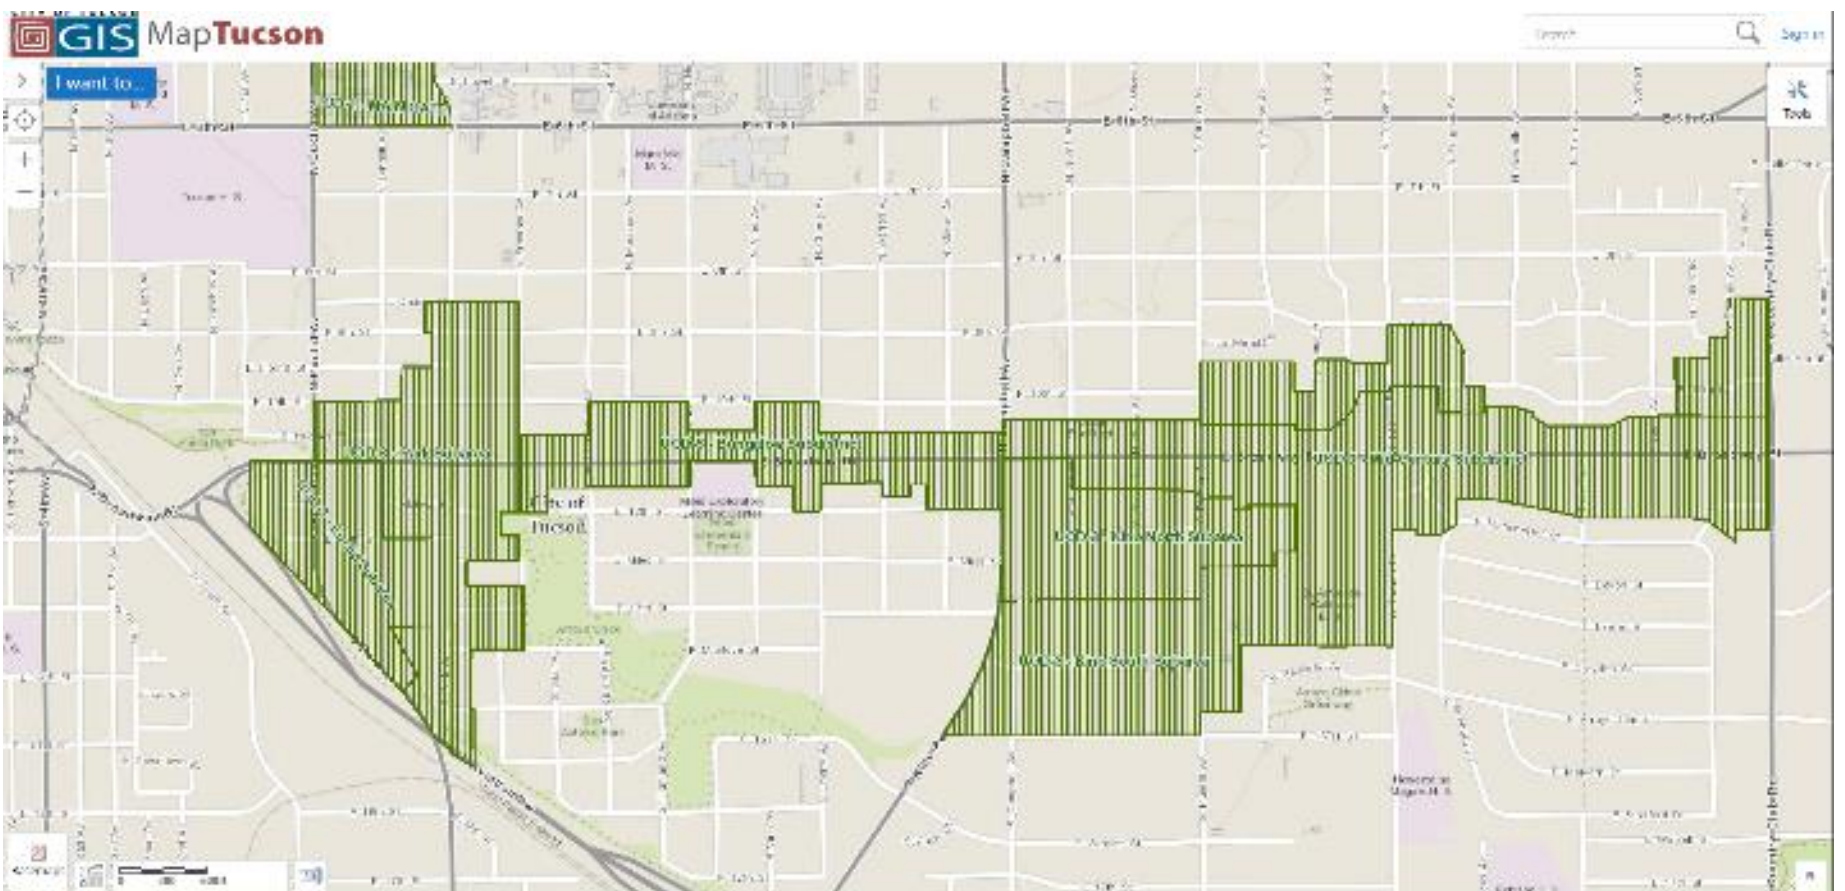

1. Visit: <https://maps2.tucsonaz.gov/Html5Viewer/?viewer=maptucson>
2. Click on the 'Open the Layer List' on the left sidebar.

3. Scroll down on the left sidebar until you find 'Zoning Regulations' and click the box which will open a subsection.
4. Select 'Overlays'. Scroll down and select 'Urban Overlay District'.

5. Zoom into green highlighted portion along Broadway.
6. You can zoom into each sub district of the overlay zone, view streets, and other details.