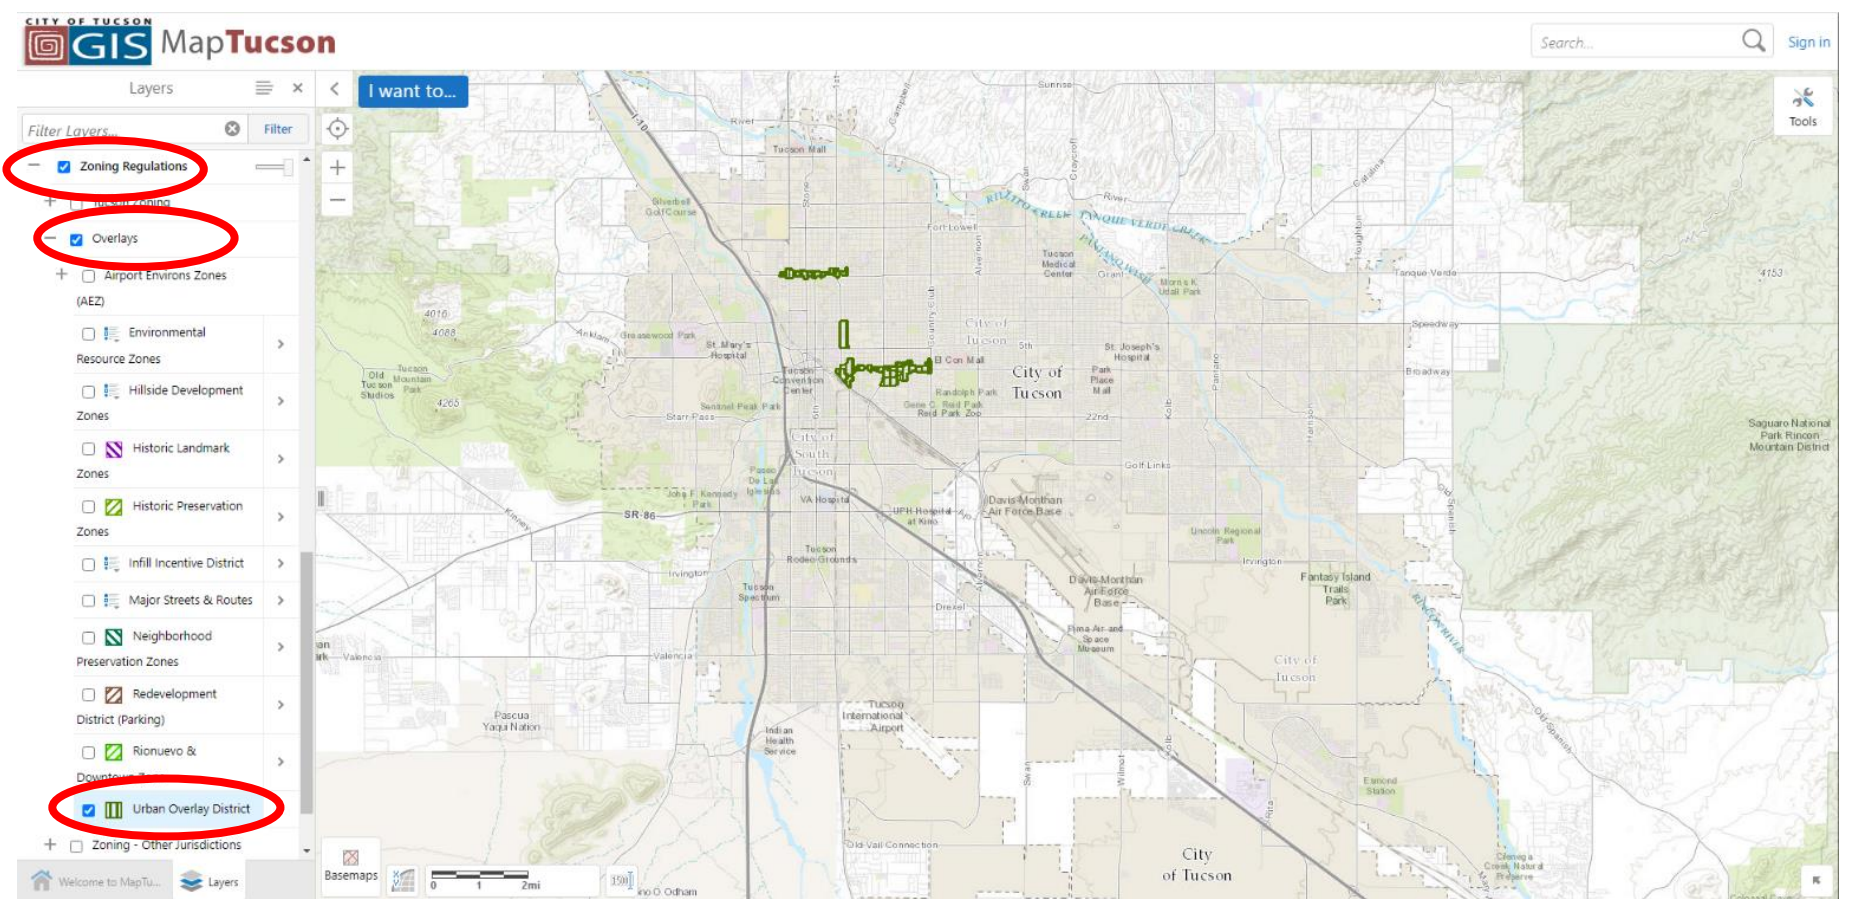

1. Visit: <https://maps2.tucsonaz.gov/Html5Viewer/?viewer=maptucson>
2. Click on the 'Open the Layer List' on the left sidebar.

3. Scroll down on the left sidebar until you find 'Zoning Regulations' and click the box which will open a subsection.
4. Select 'Overlays'. Scroll down and select 'Urban Overlay District'.

5. Zoom into green highlighted portion along Broadway.
6. You can zoom into each sub district of the overlay zone, view streets, and other details.